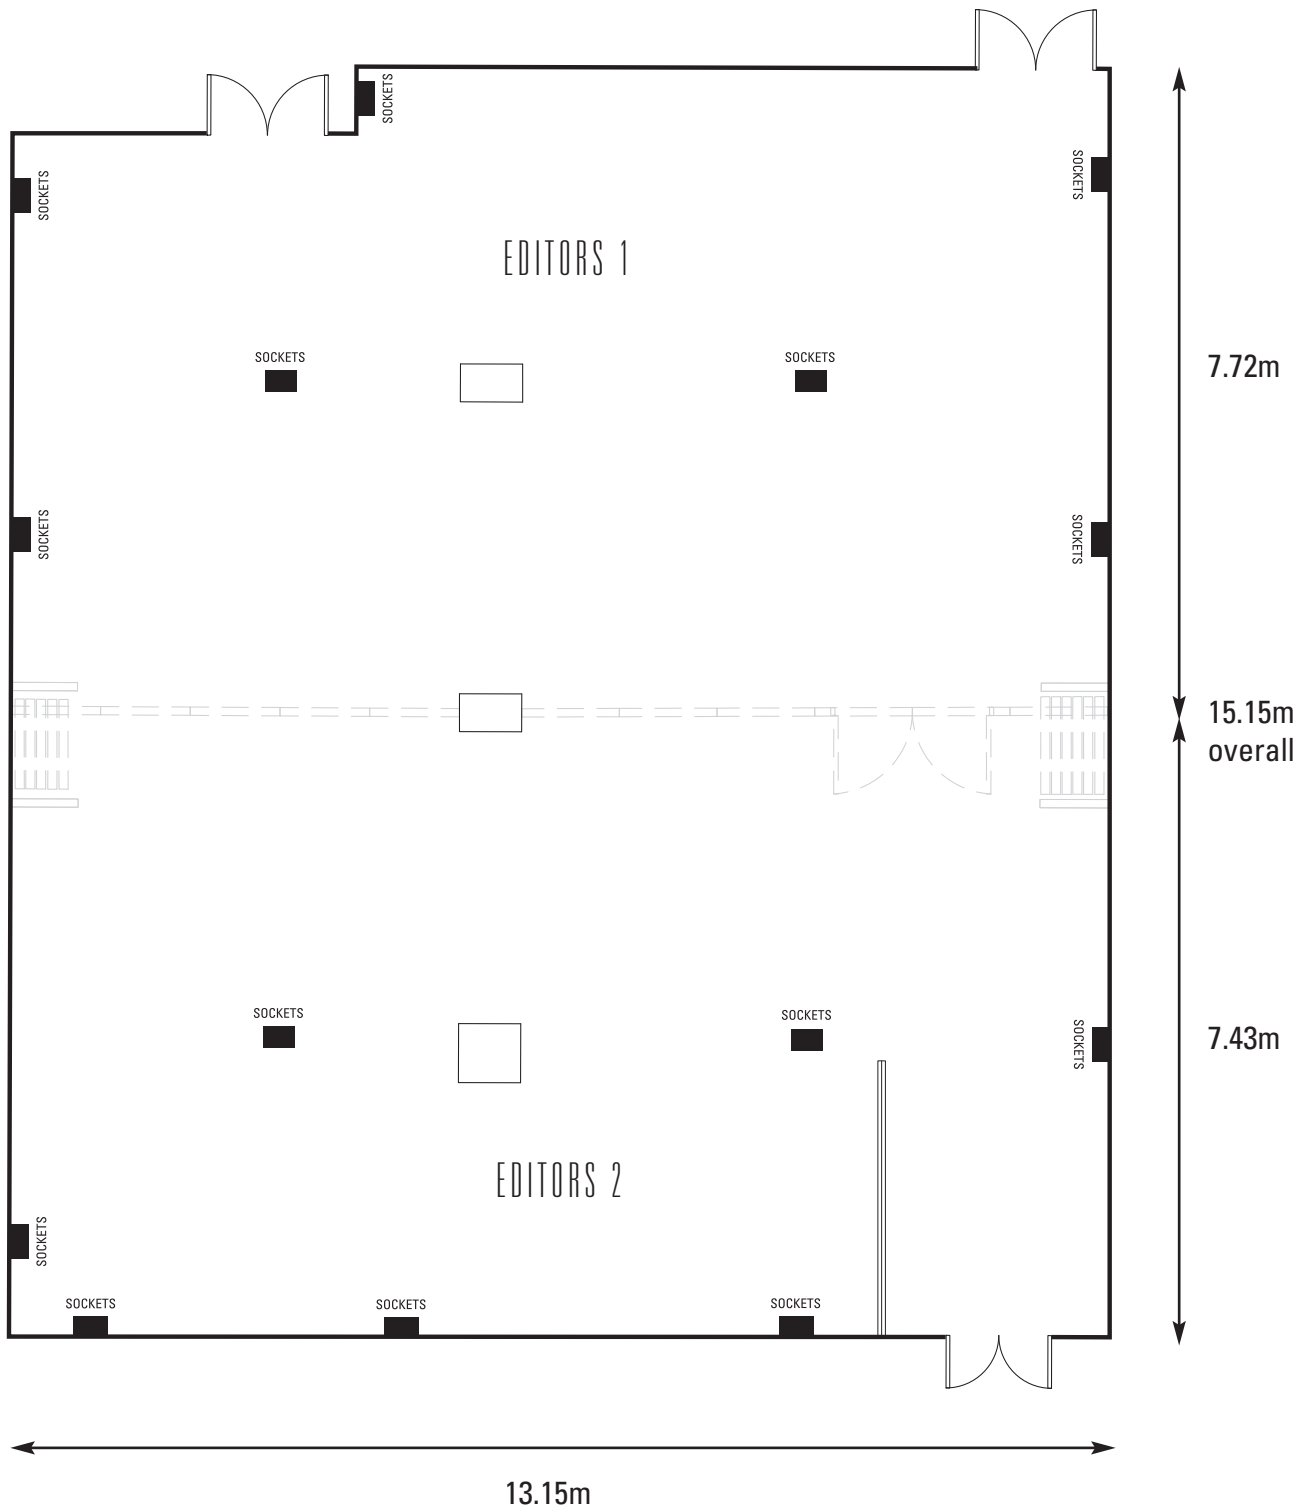

EDITORS

Capacities

Theatre	140	Cabaret	84	Classroom	60
Boardroom	45	U shape	40	Banqueting	160

Room height 2.75m