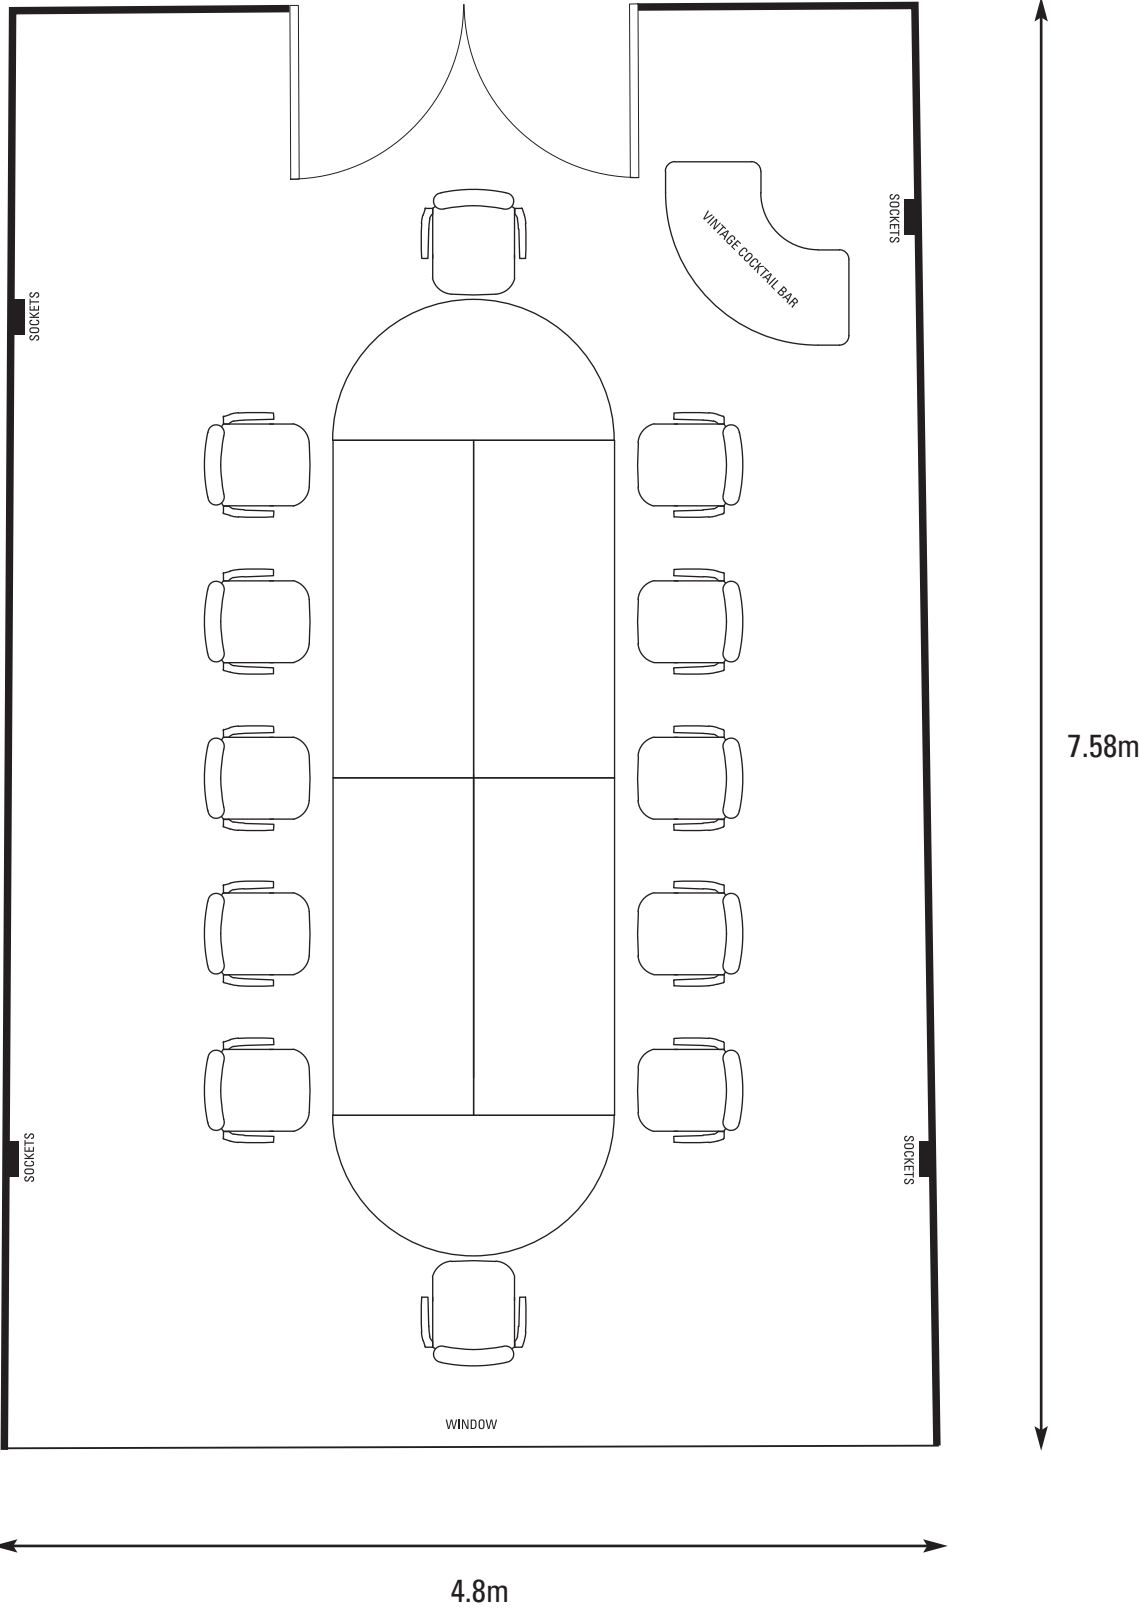

# DIRECTORS

Room height 2.62m