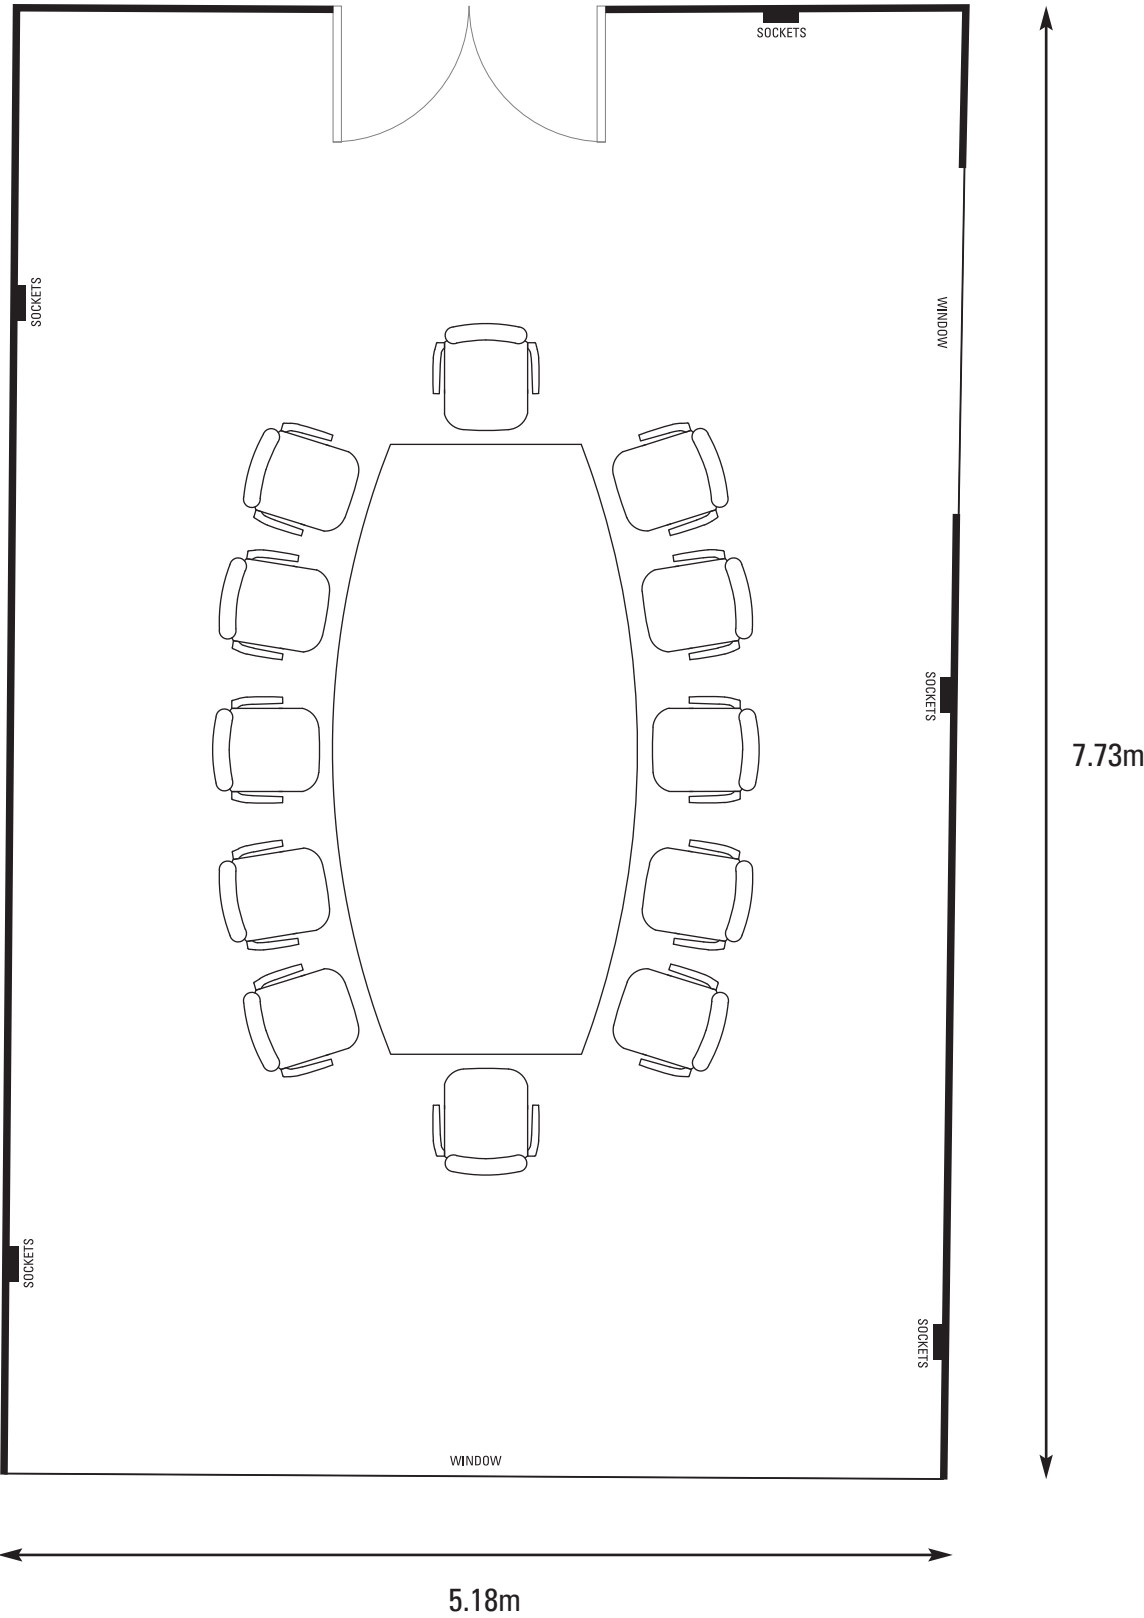

BOARDROOM

Room height 2.62m